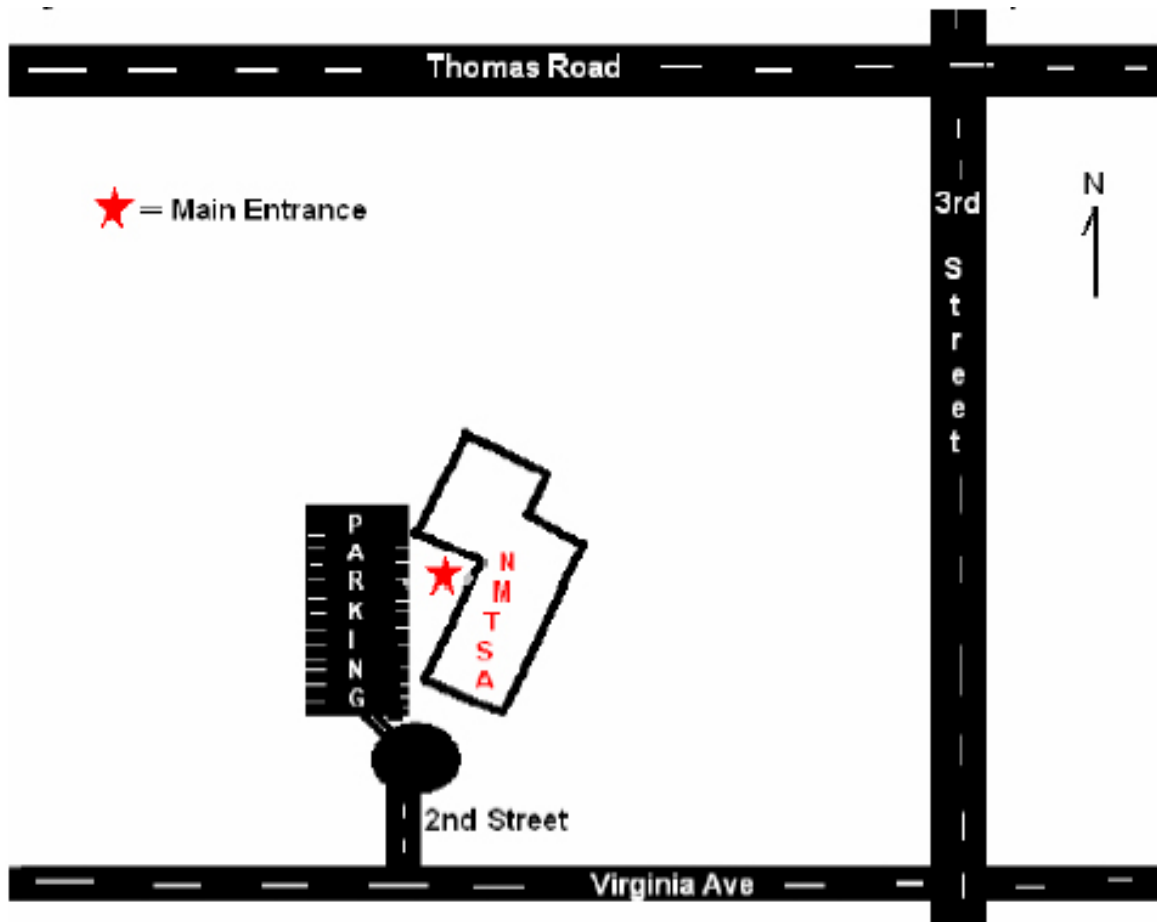

## New Location Information

**As of January 29<sup>th</sup>, NMTSA will be located at its new address:**

2702 North 3rd Street  
Suite #1000  
Phoenix, AZ 85004

The new clinic is in an office-building complex - our main entrance as well as ample parking will be in the rear of the complex. It is most easily accessed off of 2nd Street and Virginia Ave (see map below\*).

\*Don't forget, if you're coming from the East Valley on I-10, there is a HOV Lane exit directly onto 3rd Street.